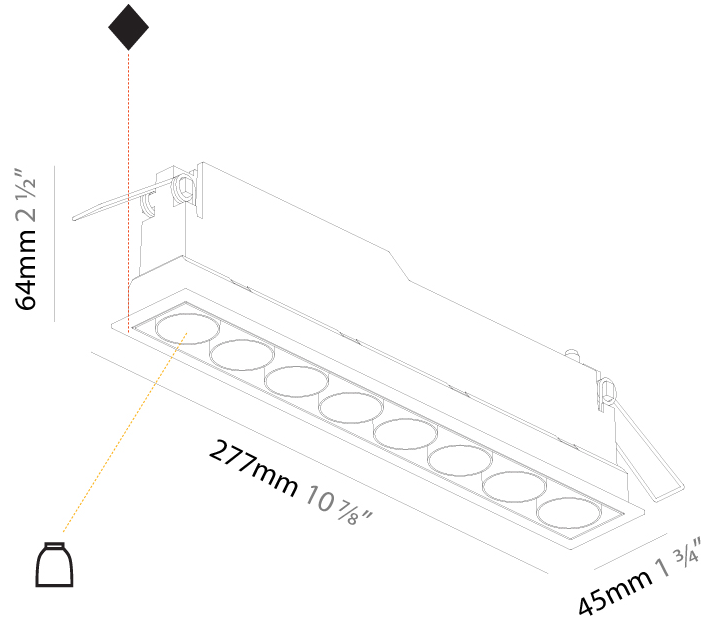

GENERAL

Series: Magiq
 Subseries: Magiq 8 Cell
 Brand: Prolight
 Division: Architectural
 Mounting Type: Recessed
 Mounting Location: Ceiling
 Subcategory: Downlight

PHYSICAL

Shape: Rectangle
 Length (mm): 277
 Length (in): 10 7/8
 Width (mm): 45
 Width (in): 1 3/4
 Height (mm): 64
 Height (in): 2 1/2
 Ceiling Thickness (mm): 10 / 12.5 / 15 / 25 / 30
 Ceiling Thickness (in): 3/8 or 1/2 or 9/16 or 1 or 1 3/16
 Min. Recessing Depth (mm): 100
 Min. Recessing Depth (in): 3 15/16
 Light Distribution: Downlight
 Weight (kg): 0.518
 Weight (lbs): 1.14
 Fixture Finish: SSR / BKV / CWI / CRY / HAB / UFT / ITA / RUA / FTG / MYG / LOD / PUS / FRO / FUP / KIA / POP / BLS / SPG / MEY / GOH / GUM / CHC / COM / ABZ / JAG / OBR / MOS / ROR
 Holder Finish: WHI / BLK
 Fixture Material: Aluminum Die Cast
 Cut-out Measurements: 270mm / 10 5/8" x 38mm / 1 1/2"

OPTICAL

Reflector: 8 / 14 / 34

RATINGS AND CERTIFICATIONS

Certified By: CSA Certified to UL and CSA Standards
 IP rating: IP20

A

100mm
3 15/16"

5 - 30 mm
3/16" - 1 3/16"

270mm x 38mm
10 5/8" x 1 1/2"